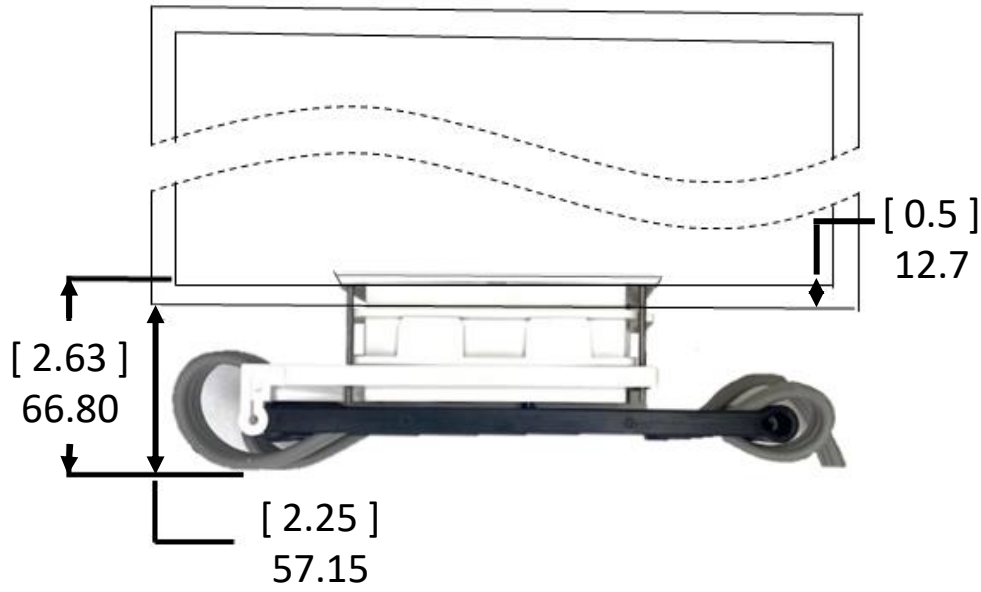

Low Profile Outlet Adjusts to Firmly Fit 7/16" thru 11/16" Drawer Boxes

Dual USB-A Charger with 15A Duplex Tamper Resistant Receptacles

◆ SPECIFICATION

Receptacle Rating.....	15 Amp, 125VAC
USB Rating.....	Two USB ports with total 2.1 Amp, 5VDC
Wire Terminals.....	#14-#12 AWG
Operating Temperature.....	14 to 104°F (-10 to 40°C)
USB Compatibility.....	USB 1.1/2.0/3.0 devices, including Apple products
Strip Length.....	0.5inch (back wire holes) , 1inch (screw terminal)

◆ FEATURES

- 2 USB ports with a super high-current power of 2.1 Amp, 5VDC
- Charge most compatible electrical device directly without an adapter
- Tamper-Resistant Shutters provide compliance with 2011 NEC Code
- Replace a standard duplex receptacle
- Back and side wire for easy installation
- UL Listed and FCC Approved.