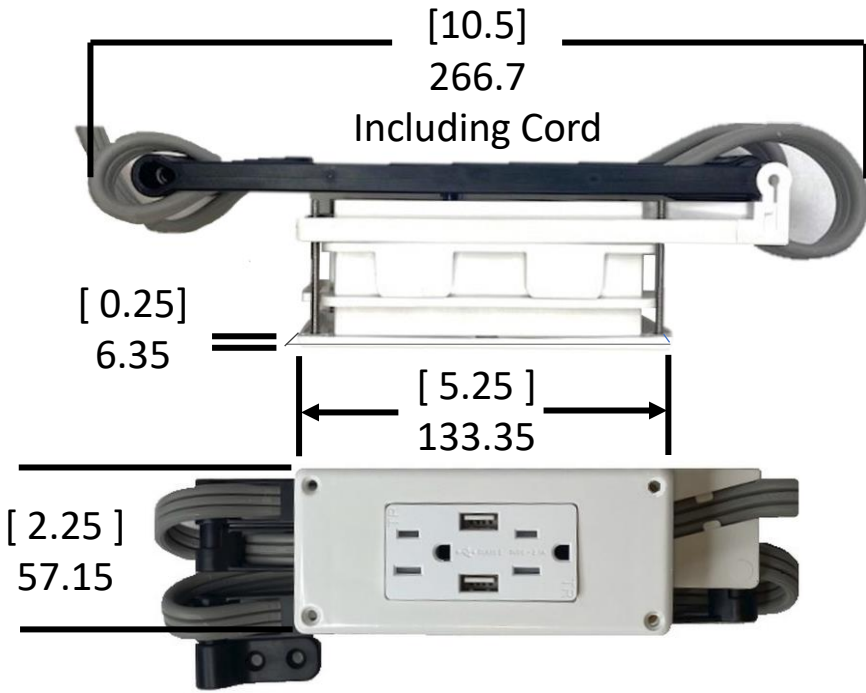

Low Profile Outlet Adjusts to Firmly Fit 7/16" thru 11/16" Drawer Boxes

Dual USB-A Charger with 15A Duplex Tamper Resistant Receptacles

◆ SPECIFICATION

Receptacle Rating.....	15 Amp, 125VAC
USB Rating.....	Two USB ports with total 2.1 Amp, 5VDC
Wire Terminals.....	#14-#12 AWG
Operating Temperature.....	14 to 104°F (-10 to 40°C)
USB Compatibility.....	USB 1.1/2.0/3.0 devices, including Apple products
Strip Length.....	0.5inch (back wire holes) , 1inch (screw terminal)

◆ FEATURES

- 2 USB ports with a super high-current power of 2.1 Amp, 5VDC
- Charge most compatible electrical device directly without an adapter
- Tamper-Resistant Shutters provide compliance with 2011 NEC Code
- Replace a standard duplex receptacle
- Back and side wire for easy installation
- UL Listed and FCC Approved.